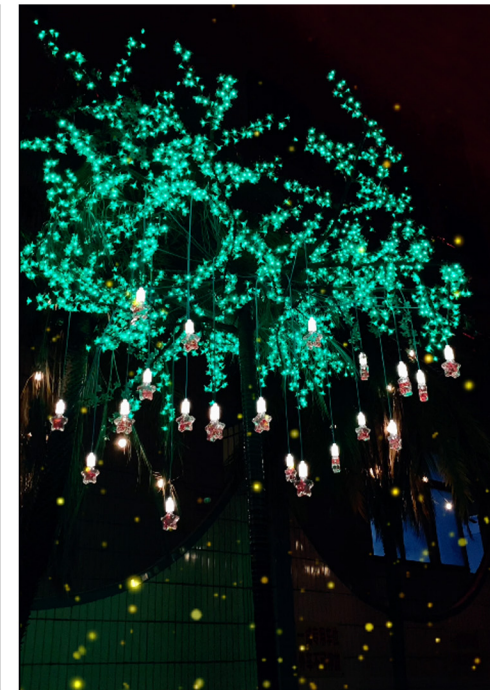

20L Star String Lights On Outdoor Tree