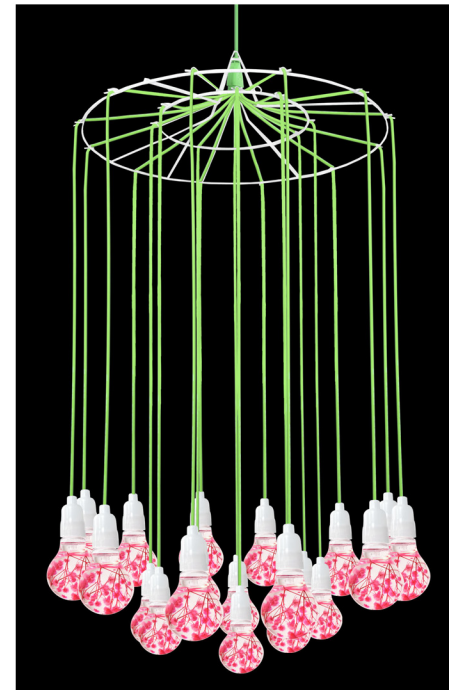

10L~32L S14 RGBW LED With Remote Control String Lights Pink Hydrangea Bulb
Input: 110V ~ 230V Output: DC 3 - 5V
Max Watt:5~16W
Length: 3.5Ft-7.5Ft
Cord Color: Black / Green
Cord: 2464 22AWGx2C
SJTW 18AWGx2C

The decorations can be exchanged for various flowers and plants.

10L~32L ST48 RGB LED String Lights Pink Hydrangea E27 Bulb
Input: 110V ~ 230V/DC 3 - 5V
Max Watt:5~16W
Length: 3.5Ft-7.5Ft
Cord Color: Black / Green
Cord: 2464 22AWGx2C
SJTW 18AWGx2C

The decorations can be exchanged for various flowers and plants.

10L~32L S14 RGBW LED With Remote Control String Lights Pink Hydrangea Bulb
Input: 110V ~ 230V Output: DC 3 - 5V
Max Watt:5~16W
Length: 3.5Ft-7.5Ft
Cord Color: Black / Green
Cord: 2464 22AWGx2C
SJTW 18AWGx2C

The decorations can be exchanged for various flowers and plants.

10L~32L ST64 RGB LED String Lights Red Body's Breath E27 Bulb
Input: 110V ~ 230V / DC 3-5V
Max Watt:5~16W
Length: 3.5Ft-7.5Ft
Cord Color: Black / Green
Cord: 2464 22AWGx2C
SJTW 18AWGx2C

The decorations can be exchanged for various flowers and plants.

10L~32L ST64 RGBW LED With Remote Control String Lights Pink Flower Bulb
Input: 110V ~ 230V Output: DC 3 - 5V
Max Watt:5~16W
Length: 3.5Ft-7.5Ft
Cord Color: Black / Green
Cord: 2464 22AWGx2C
SJTW 18AWGx2C

The decorations can be exchanged for various flowers and plants.

20L A60 String Lights Indoor